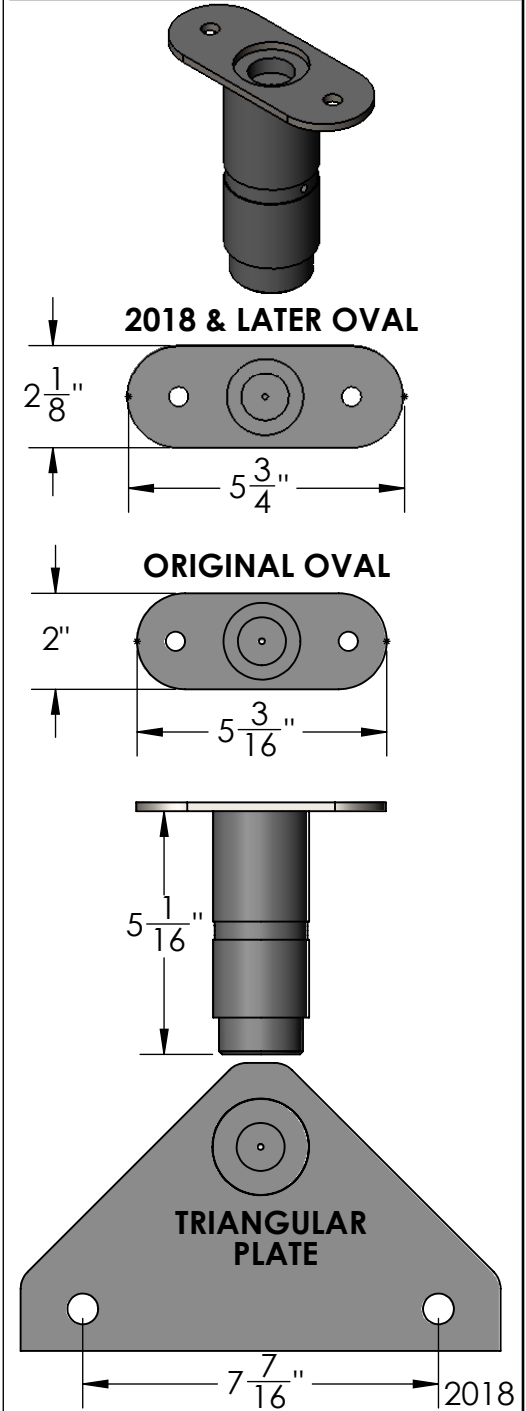

**STANDARD
601 & 701**

**ORIGINAL
DYNAMIC
KING PIN**

DYNAMIC KING PINS

755/FUSION

**3rd
Generation**

**2nd Generation
(1/2" PLATE)**

**1st Generation
ORIGINAL
755/FUSION
KING PIN
(1/4" PLATE)**

**ORIGINAL
755/FUSION
KING PIN**

**2nd Gen
(1/2" PLATE)**

**Gen 2
SUPER
HEAVY DUTY
755/765**

RECOVERY SOLUTIONS

2018 & LATER OVAL

ORIGINAL OVAL

**TRIANGULAR
PLATE**

2018