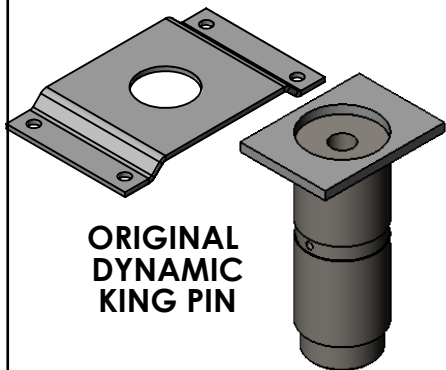

**STANDARD
601 & 701**

**ORIGINAL
DYNAMIC
KING PIN**

DYNAMIC KING PINS

755/FUSION

**3rd
Generation**

**2nd Generation
(1/2" PLATE)**

**1st Generation
ORIGINAL
755/FUSION
KING PIN
(1/4" PLATE)**

**ORIGINAL
755/FUSION
KING PIN**

**2nd Gen
(1/2" PLATE)**

**Gen 2
SUPER
HEAVY DUTY
755/765**

RECOVERY SOLUTIONS

2018 & LATER OVAL

ORIGINAL OVAL

**TRIANGULAR
PLATE**

2018