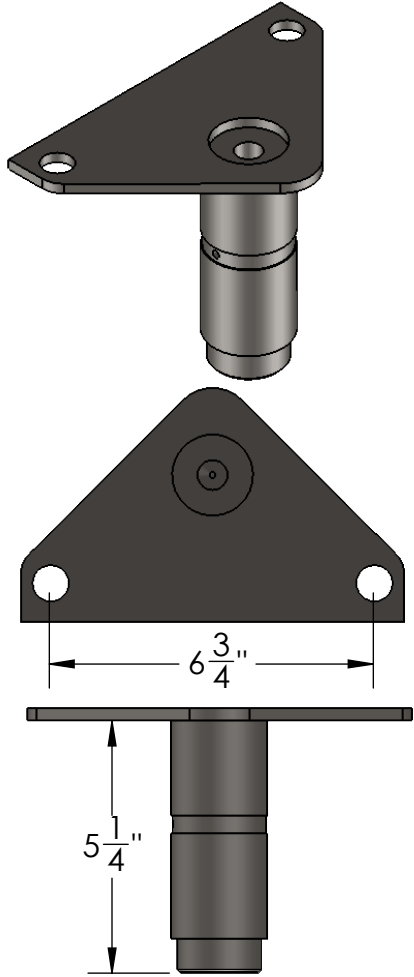

**STANDARD
601 & 701**

**ORIGINAL
DYNAMIC
KING PIN**

DYNAMIC KING PINS

755/FUSION

**3rd
Generation**

**2nd Generation
(1/2" PLATE)**

**1st Generation
ORIGINAL
755/FUSION
KING PIN
(1/4" PLATE)**

**ORIGINAL
755/FUSION
KING PIN**

**2nd Gen
(1/2" PLATE)**

**Gen 2
SUPER
HEAVY DUTY
755/765**

RECOVERY SOLUTIONS

2018 & LATER OVAL

ORIGINAL OVAL

**TRIANGULAR
PLATE**

2018