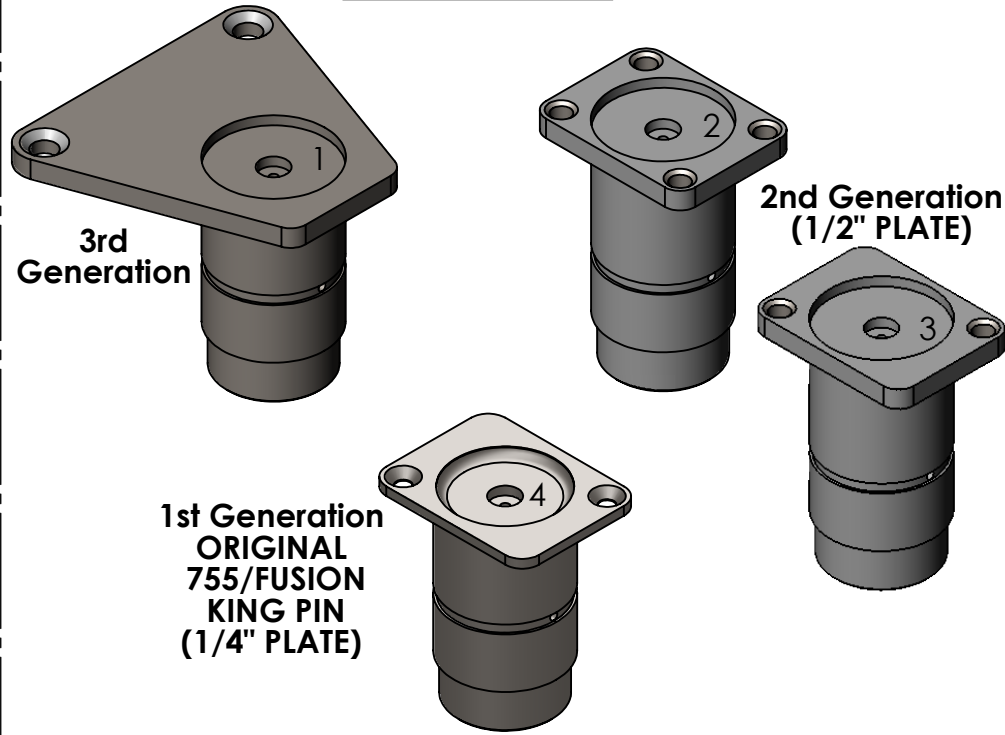

**STANDARD
601 & 701**

**ORIGINAL
DYNAMIC
KING PIN**

DYNAMIC KING PINS

755/FUSION

**3rd
Generation**

**2nd Generation
(1/2" PLATE)**

**1st Generation
ORIGINAL
755/FUSION
KING PIN
(1/4" PLATE)**

**ORIGINAL
755/FUSION
KING PIN**

**2nd Gen
(1/2" PLATE)**

**Gen 2
SUPER
HEAVY DUTY
755/765**

RECOVERY SOLUTIONS

2018 & LATER OVAL

ORIGINAL OVAL

**TRIANGULAR
PLATE**

2018