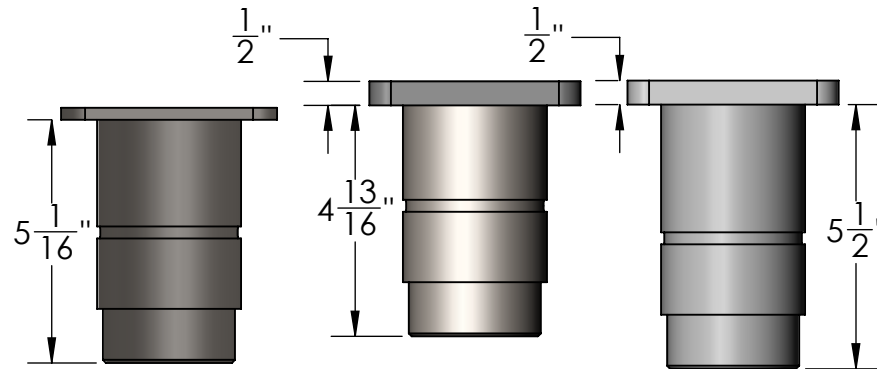

**STANDARD
601 & 701**

**ORIGINAL
DYNAMIC
KING PIN**

DYNAMIC KING PINS

755/FUSION

**3rd
Generation**

**2nd Generation
(1/2" PLATE)**

**1st Generation
ORIGINAL
755/FUSION
KING PIN
(1/4" PLATE)**

**ORIGINAL
755/FUSION
KING PIN**

**2nd Gen
(1/2" PLATE)**

**Gen 2
SUPER
HEAVY DUTY
755/765**

RECOVERY SOLUTIONS

2018 & LATER OVAL

ORIGINAL OVAL

**TRIANGULAR
PLATE**

2018