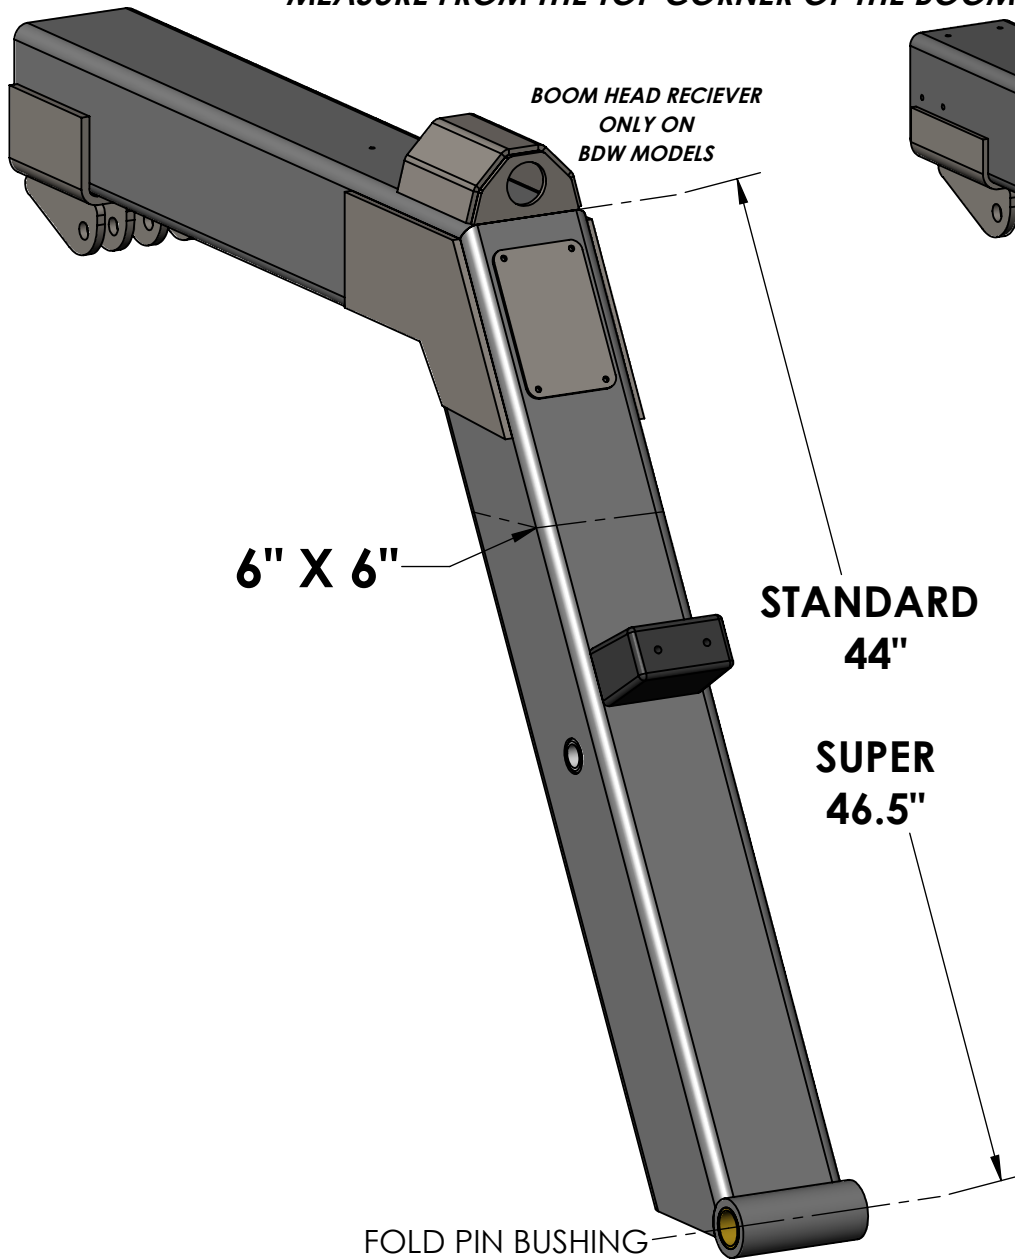

# 701 L BOOM

MEASURE FROM THE TOP CORNER OF THE BOOM TO THE CENTER OF THE FOLD PIN BUSHING

# 601 L BOOM