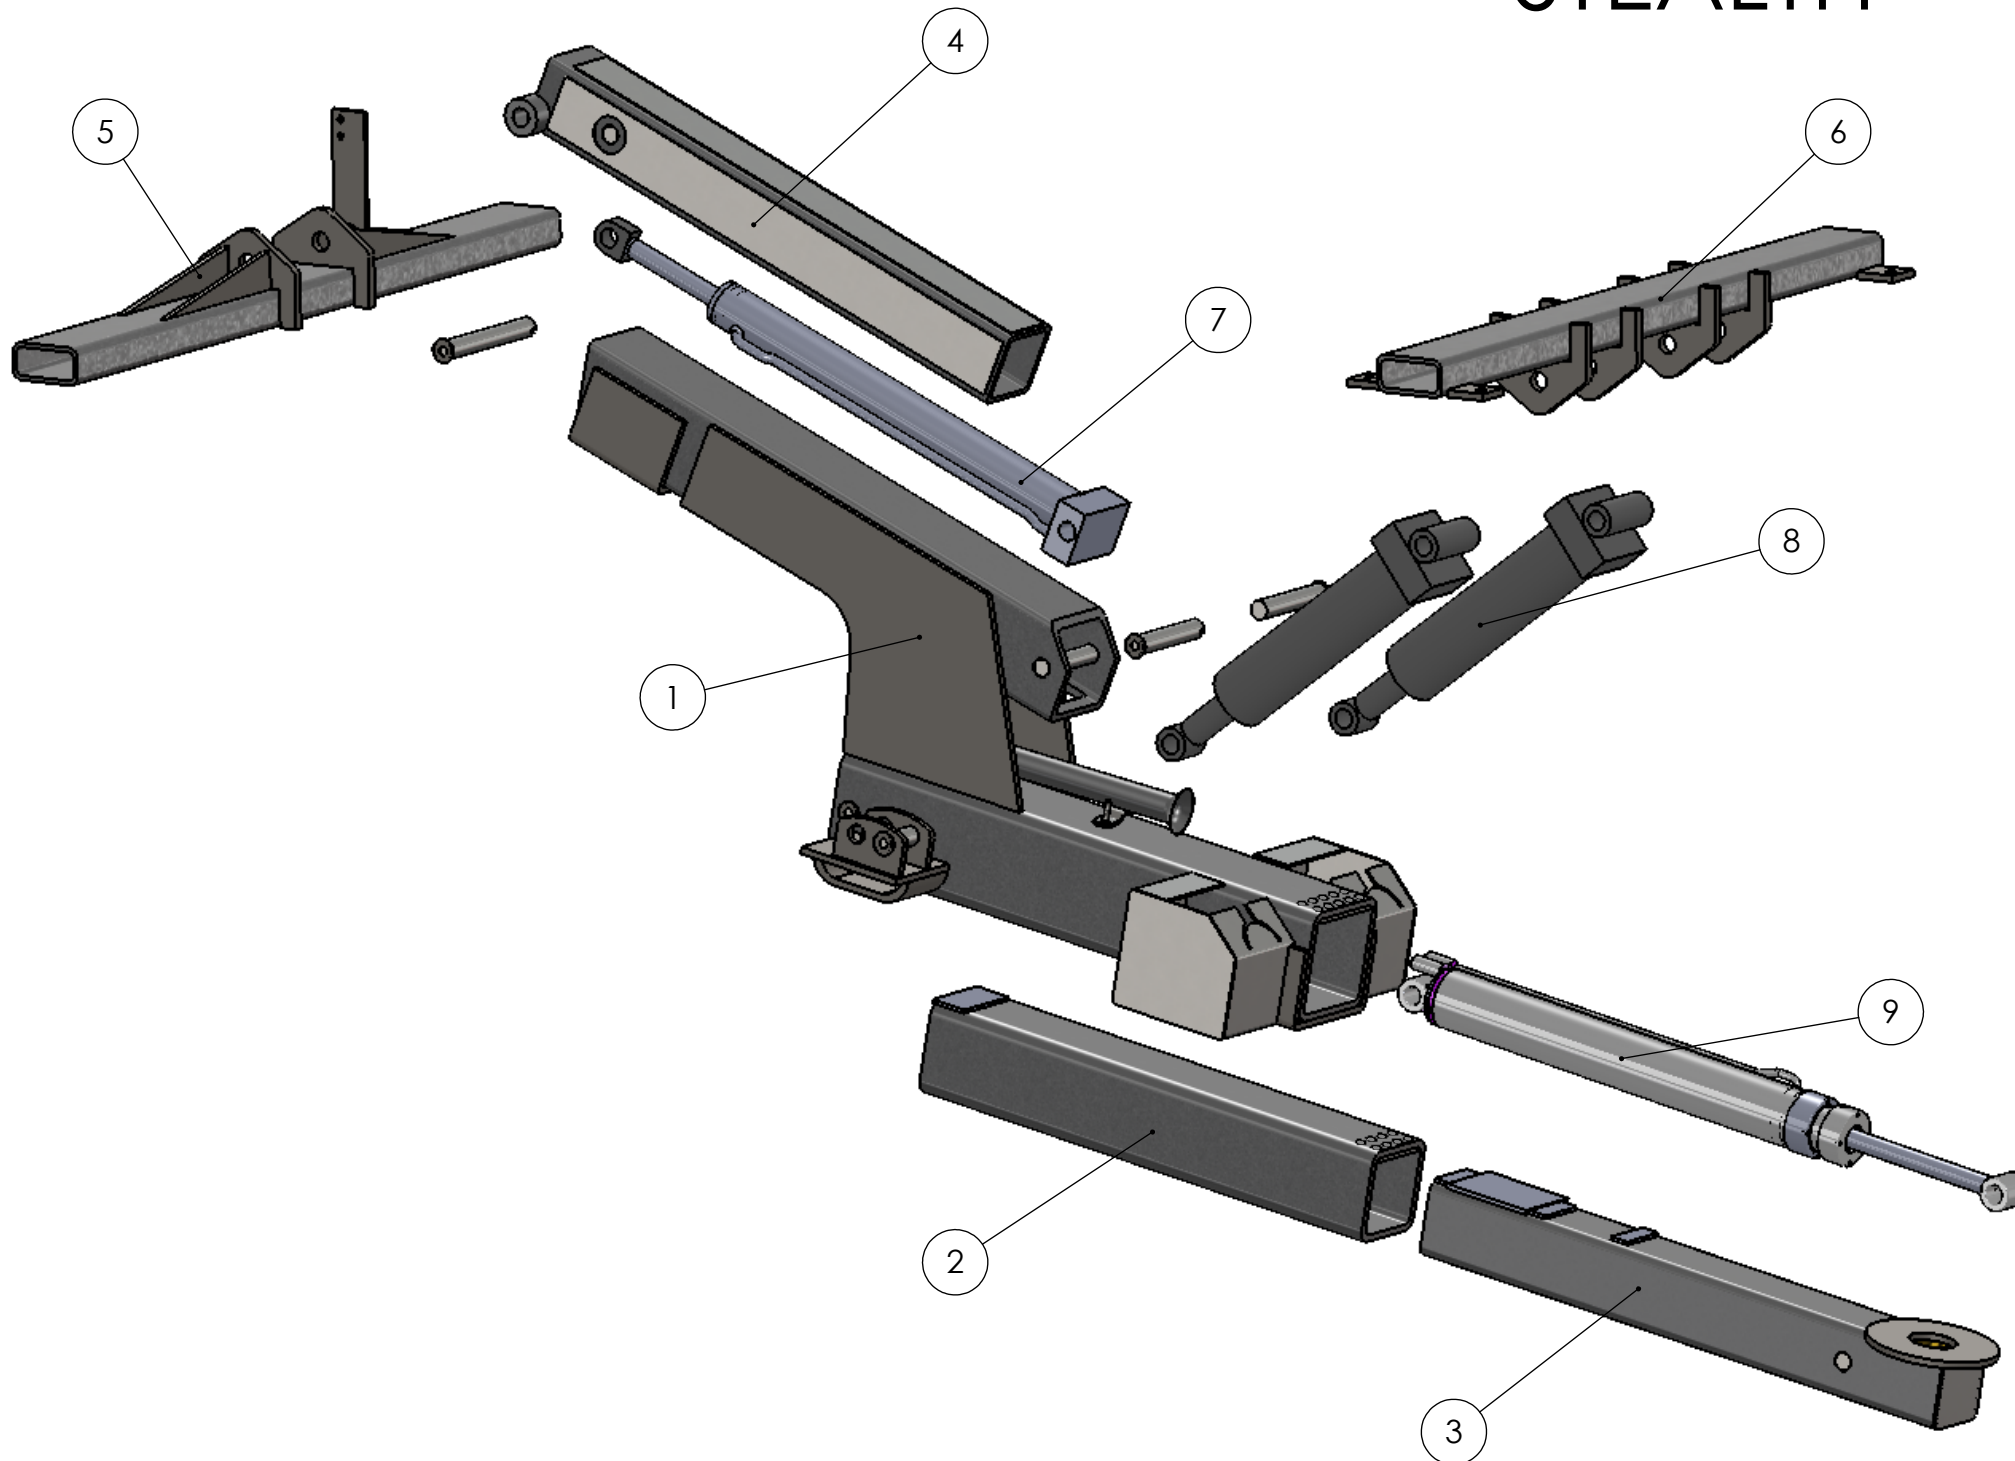

# STEALTH

ITEM NO.	SALES NO.	PART NO.	DESCRIPTION	QTY
1	ST-CKH (CHEVY) / ST-FKH (FORD)	2000102 (CHEVY) / 2000135 (FORD)	LOWER UNIT	1
2	ST-LMS	1000381	LOWER UNIT TUBE	1
3	ST-LEXT	2000093	LOWER UNIT EXTENSION	1
4	ST-UPEXS-C (CHEVY) / ST-UPEXS-F (FORD)	2000097 (CHEVY) / 2000103 (FORD)	LOWER UNIT STICK	1
5	ST-FRMB-C (CHEVY) /ST-FRMB-F (FORD)	2000095	STICK FRAME MOUNT	1
6	ST-RMB-C (CHEVY) / ST-RMB-F (FORD)	2000094	CYLINDER FRAME MOUNT	1
7		4000012 (CHEVY) / 4000039 (FORD)	FOLD CYLINDER	1
8		4000083	LOWER UNIT LIFT CYLINDER	2
9		4000082	EXTENSION CYLINDER	1